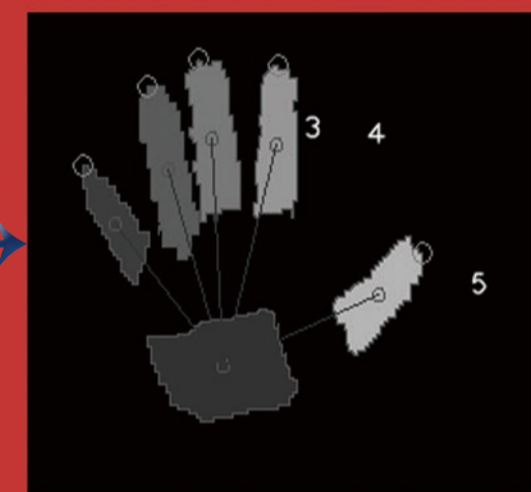

## color detection

background  
substruction

use two color to avoid interference

frame

before  
calibration

after  
calibraion

connected component

segmentation

determine finger order by angle

## click detection

clicked finger's variance become smaller

detection!